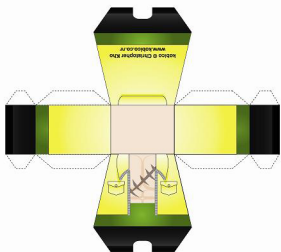

hand design adapted from boxpunch template to allow weapon slips

glue the scabbard on the right side of the body

Fold and glue the two sides of the