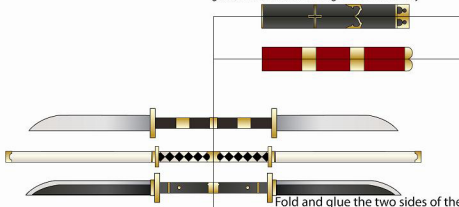

hand design adapted from boxpunch template to allow weapon slips

glue the scabbard on the right side of the body

Fold and glue the two sides of the