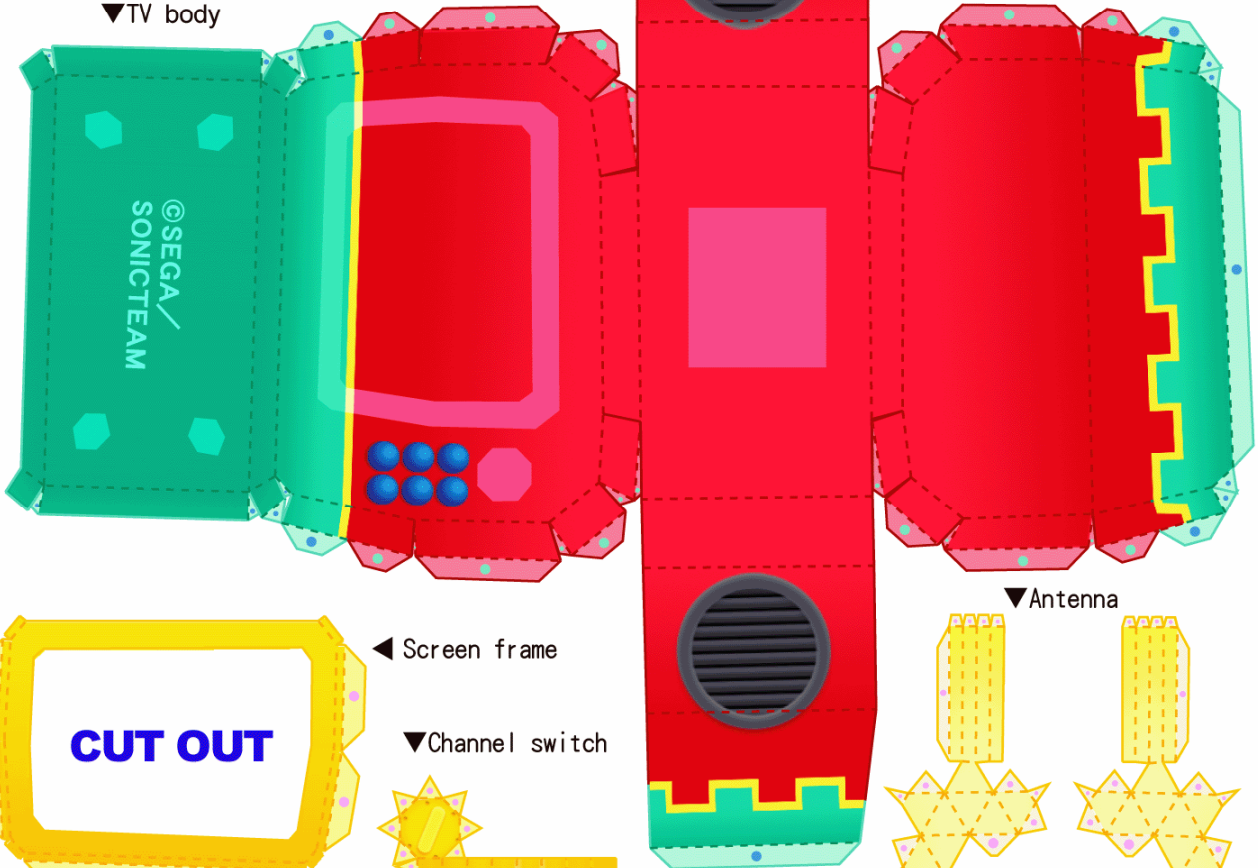

# CHAO'S paper craft: Television

## How to make:

- Craft the TV body, Screen frame, Channel switch, Support, Antenna and Antenna stand.
- Glue the Screen frame, Channel switch, Support, Antenna and Antenna stand to the TV body's predetermined position.

▼TV body

◀ Screen frame

▼ Channel switch

▼ Antenna

▼ Support

▼ Support

Antenna stand ▶

▲TV screen Draw your favorite picture and make your original TV screen !