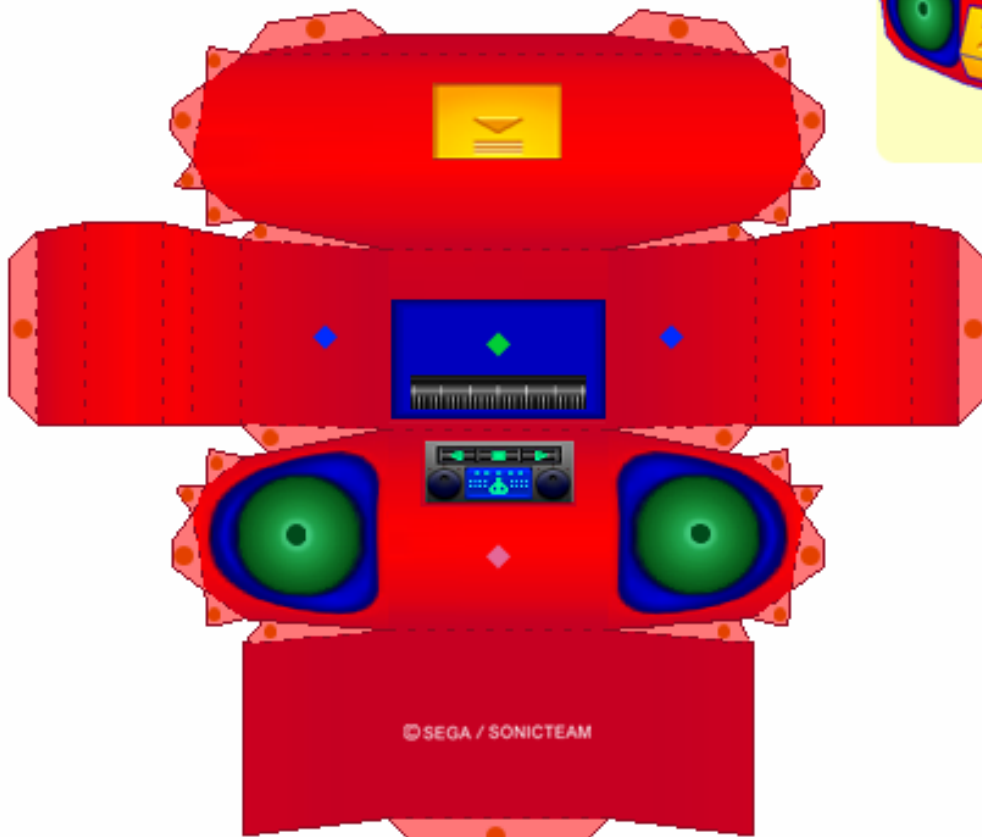

CHAO's paper craft: Radio cassette player

How to make:

- Craft the Body, Switch, Grip and Cassette deck.
- Glue the Switch, Grip and Cassette deck to the Body's predetermined position.

▲Body

▲Switch

▲Grip

▲Cassette deck