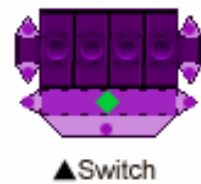

CHAO's paper craft: Radio cassette player

How to make:

- Craft the Body, Switch, Grip and Cassette deck.
- Glue the Switch, Grip and Cassette deck to the Body's predetermined position.

▲Body

▲Switch

▲Grip

▲Cassette deck