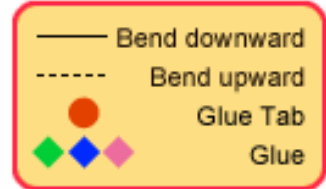

CHAO's paper craft: Radio cassette player

How to make:

- Craft the Body, Switch, Grip and Cassette deck.
- Glue the Switch, Grip and Cassette deck to the Body's predetermined position.

▲Body

▲Switch

▲Grip

▲Cassette deck