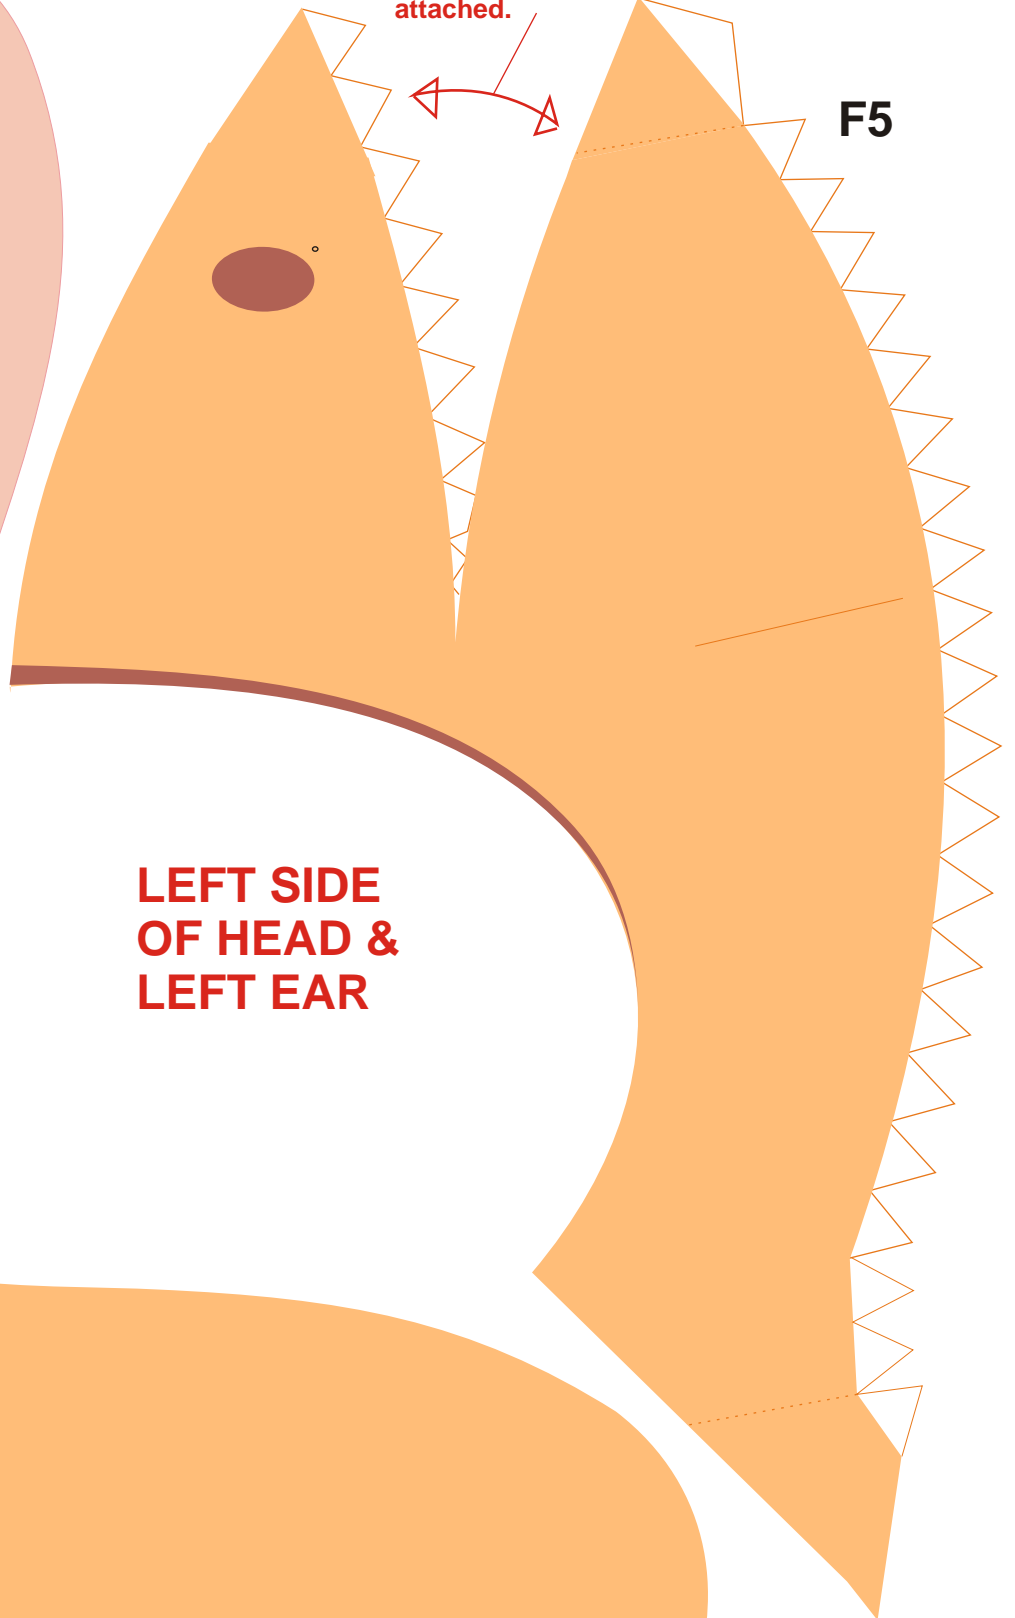

**RIGHT ARM
LEG & FOOT**

Ren Hoek
(c) 2007 MTV
Model (c) 2007 Bazookajo
www.bazookajo.me.uk
Not for sale or commercial use

**LEFT ARM
LEG & FOOT**

BODY & NECK

E3

Red cuts give your
finger a little more
access to the inner tabs.

E2

E1

E4

E5

**FRONT & BACK
OF HEAD
NOSE &
NECK SUPPORT**

Do not glue together until both eyes are attached.

F7b

Do not glue together until both eyes are attached.

F5

**LEFT SIDE
OF HEAD &
LEFT EAR**

F7a

F1

**RIGHT EYE &
LEFT EYE**

F2