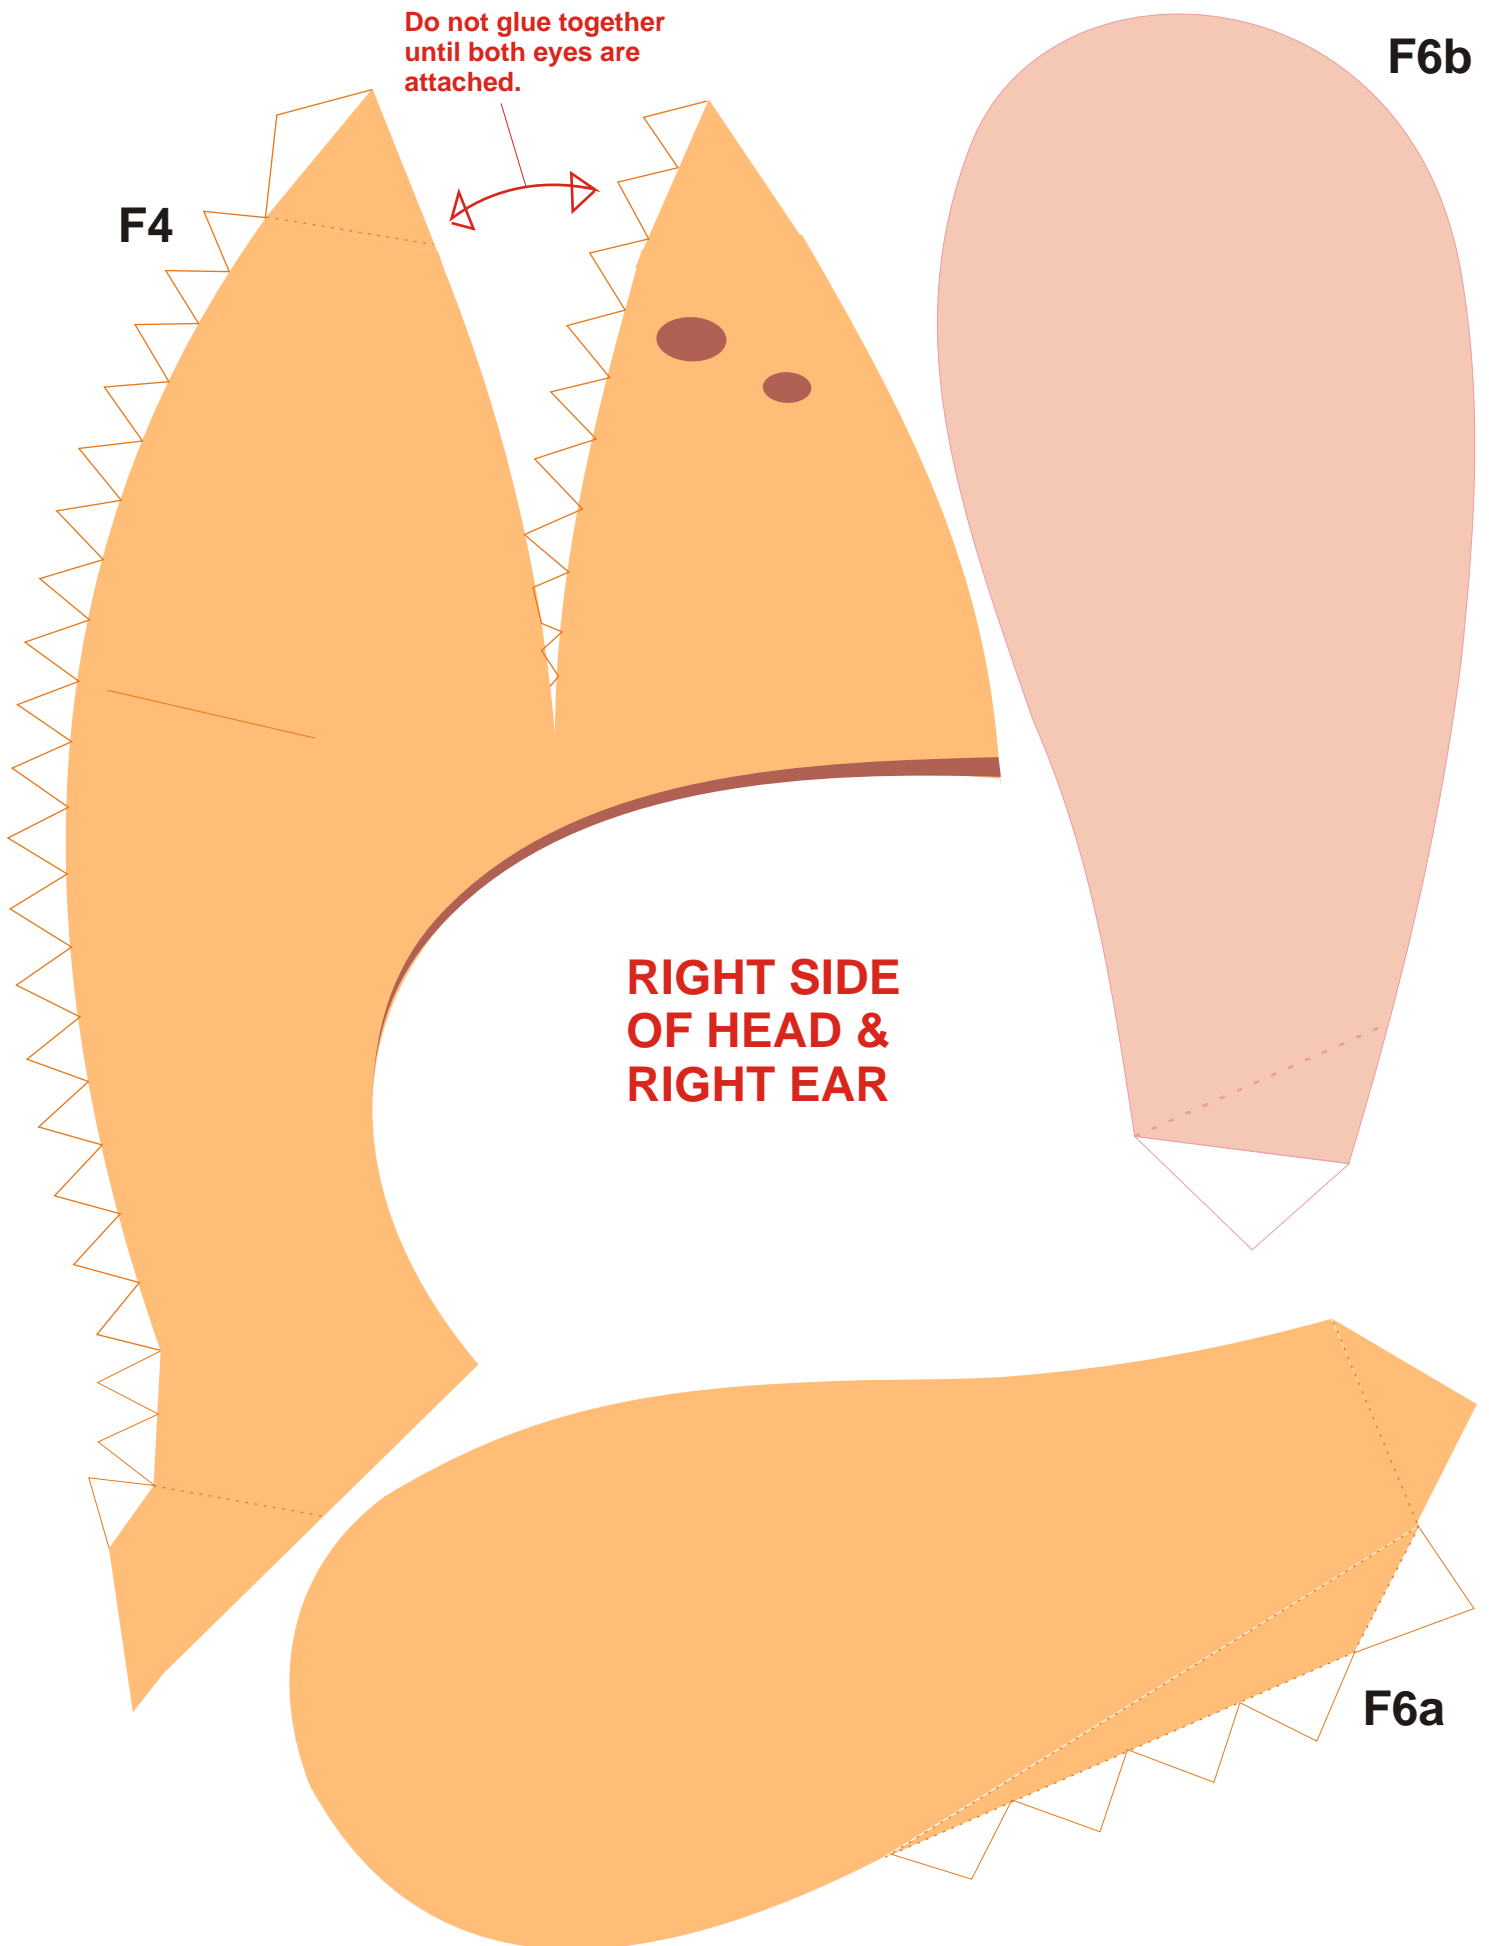

**RIGHT ARM
LEG & FOOT**

Ren Hoek
(c) 2007 MTV
Model (c) 2007 Bazookajo
www.bazookajo.me.uk
Not for sale or commercial use

**LEFT ARM
LEG & FOOT**

BODY & NECK

E3

Red cuts give your
finger a little more
access to the inner tabs.

E2

E1

E4

E5

**FRONT & BACK
OF HEAD
NOSE &
NECK SUPPORT**

Do not glue together until both eyes are attached.

F7b

Do not glue together until both eyes are attached.

F5

**LEFT SIDE
OF HEAD &
LEFT EAR**

F7a

F1

**RIGHT EYE &
LEFT EYE**

F2