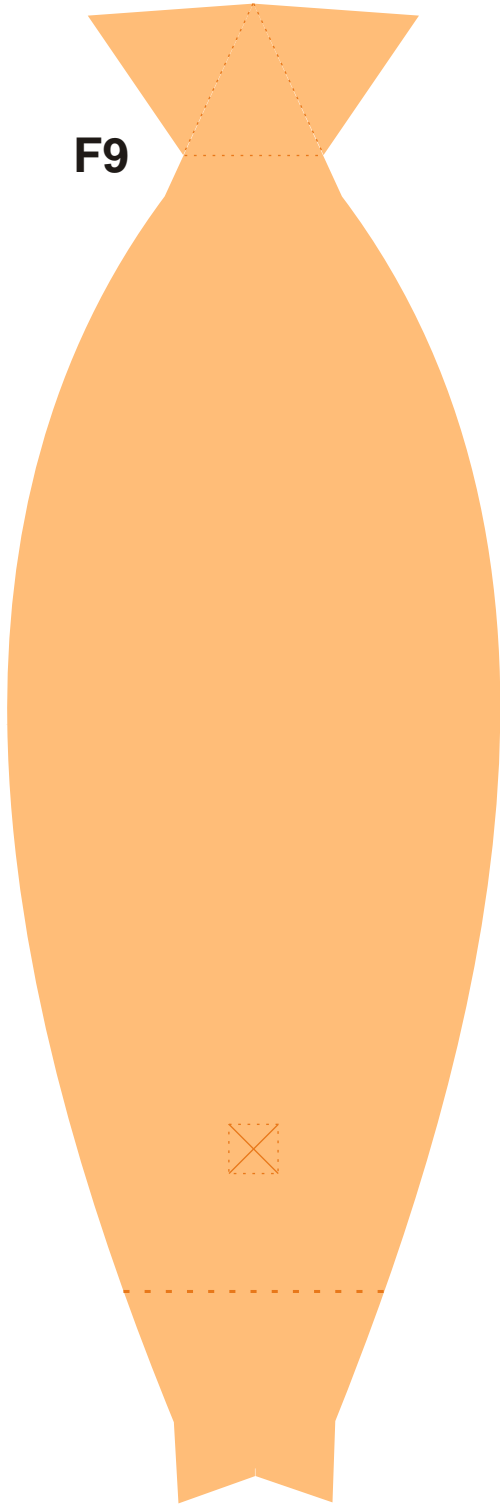

**RIGHT ARM
LEG & FOOT**

Ren Hoek
(c) 2007 MTV
Model (c) 2007 Bazookajo
www.bazookajo.me.uk
Not for sale or commercial use

**LEFT ARM
LEG & FOOT**

BODY & NECK

E3

Red cuts give your
finger a little more
access to the inner tabs.

E2

E1

E4

E5

**FRONT & BACK
OF HEAD
NOSE &
NECK SUPPORT**

Do not glue together until both eyes are attached.

F7b

Do not glue together until both eyes are attached.

F5

**LEFT SIDE
OF HEAD &
LEFT EAR**

F7a

F1

**RIGHT EYE &
LEFT EYE**

F2