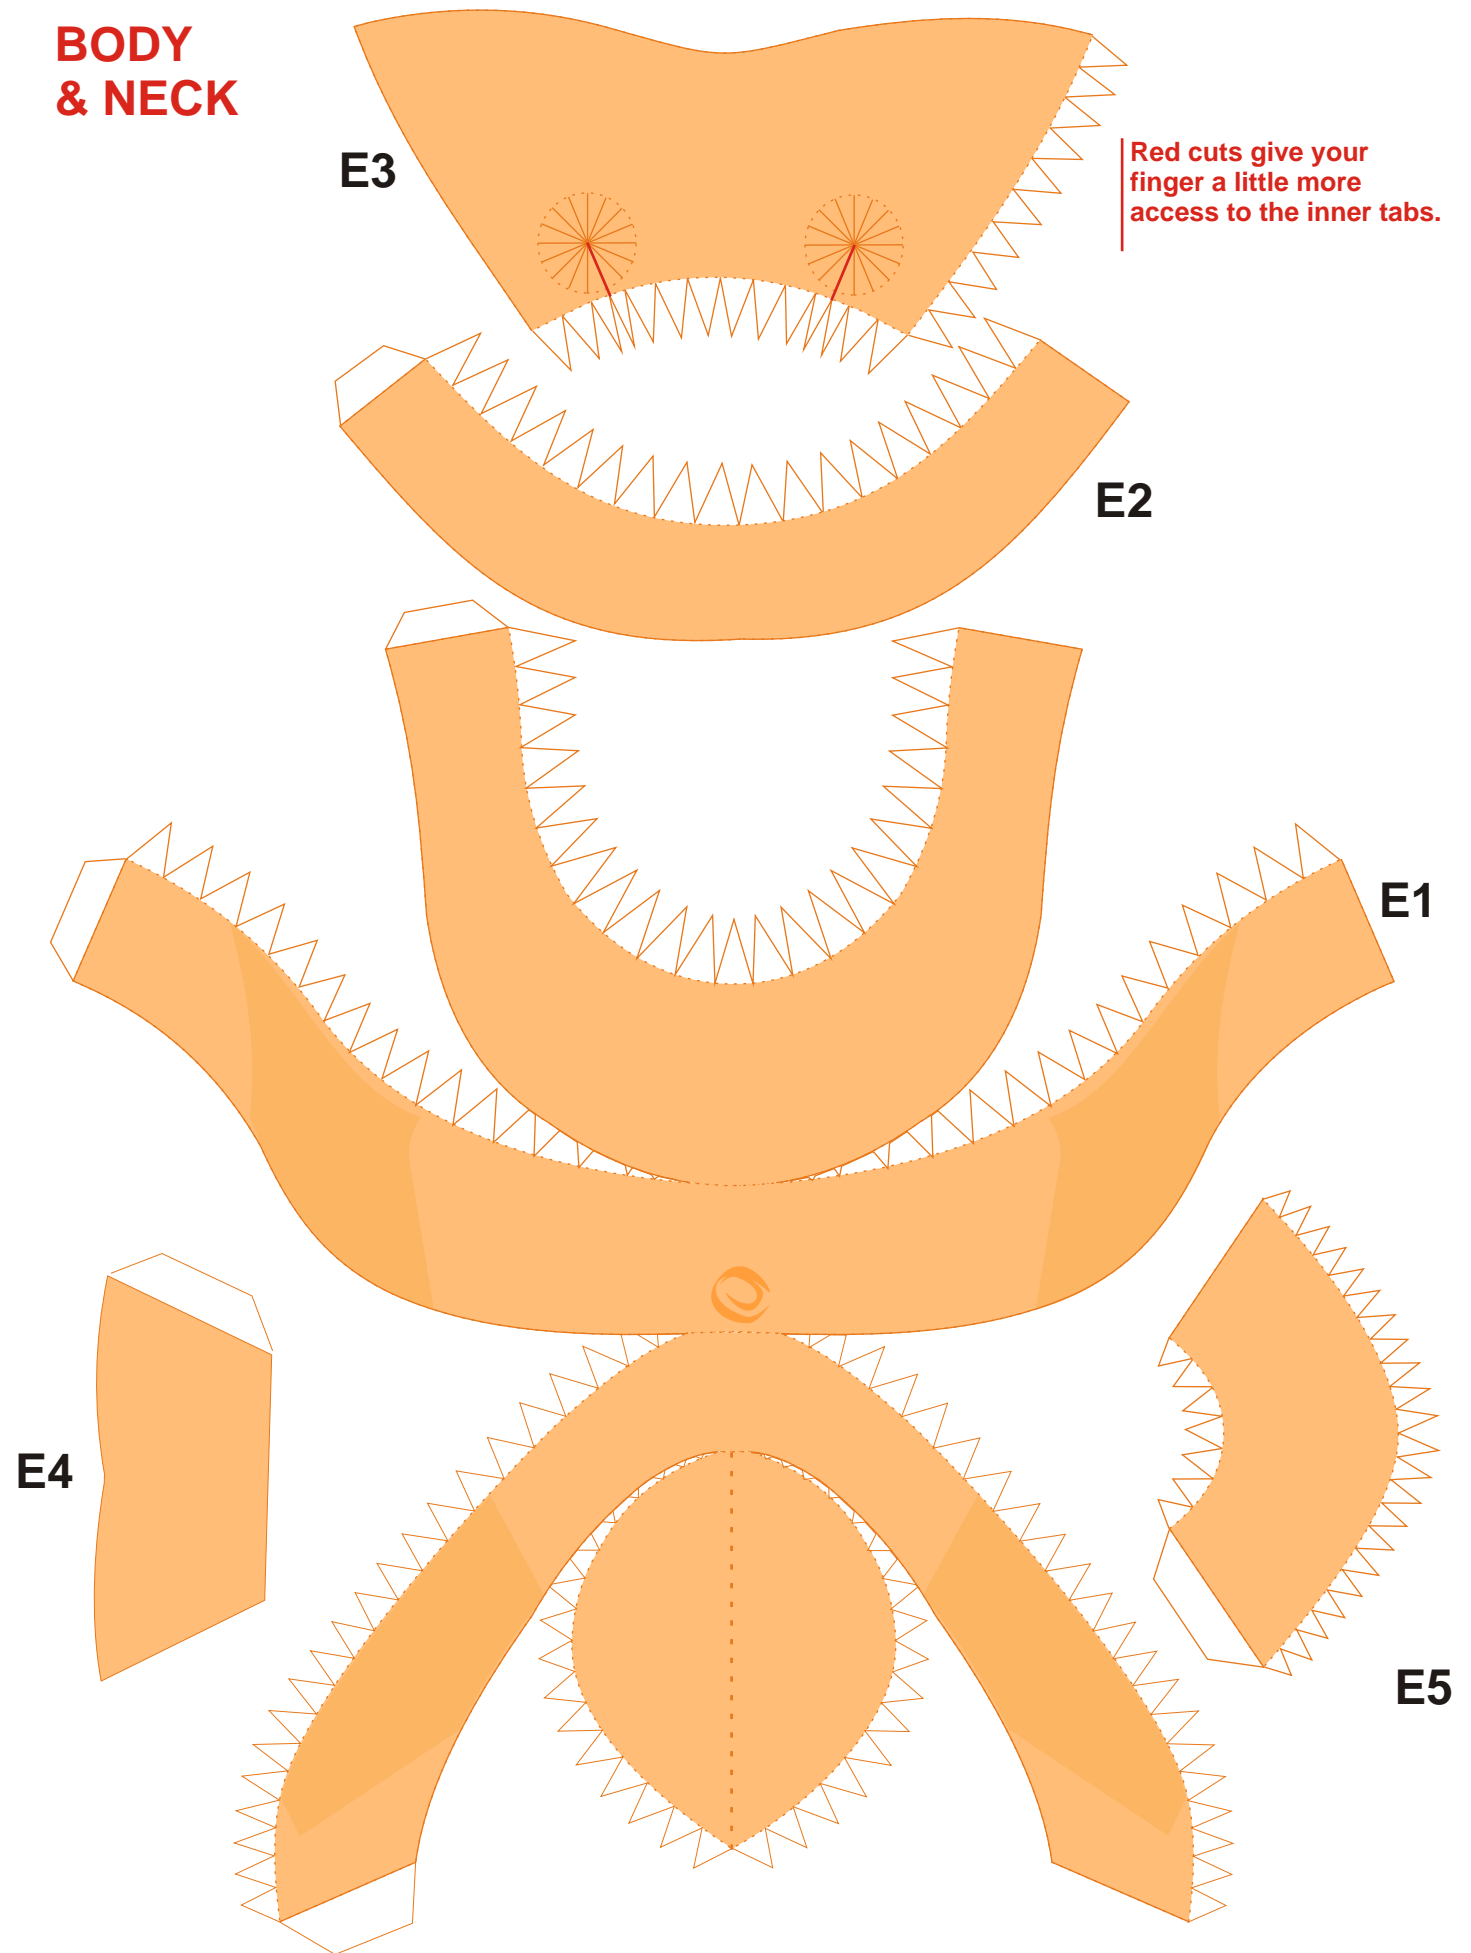

**RIGHT ARM
LEG & FOOT**

Ren Hoek
(c) 2007 MTV
Model (c) 2007 Bazookajo
www.bazookajo.me.uk
Not for sale or commercial use

**LEFT ARM
LEG & FOOT**

BODY & NECK

E3

Red cuts give your
finger a little more
access to the inner tabs.

E2

E1

E4

E5

**FRONT & BACK
OF HEAD
NOSE &
NECK SUPPORT**

Do not glue together until both eyes are attached.

F7b

Do not glue together until both eyes are attached.

F5

**LEFT SIDE
OF HEAD &
LEFT EAR**

F7a

F1

**RIGHT EYE &
LEFT EYE**

F2