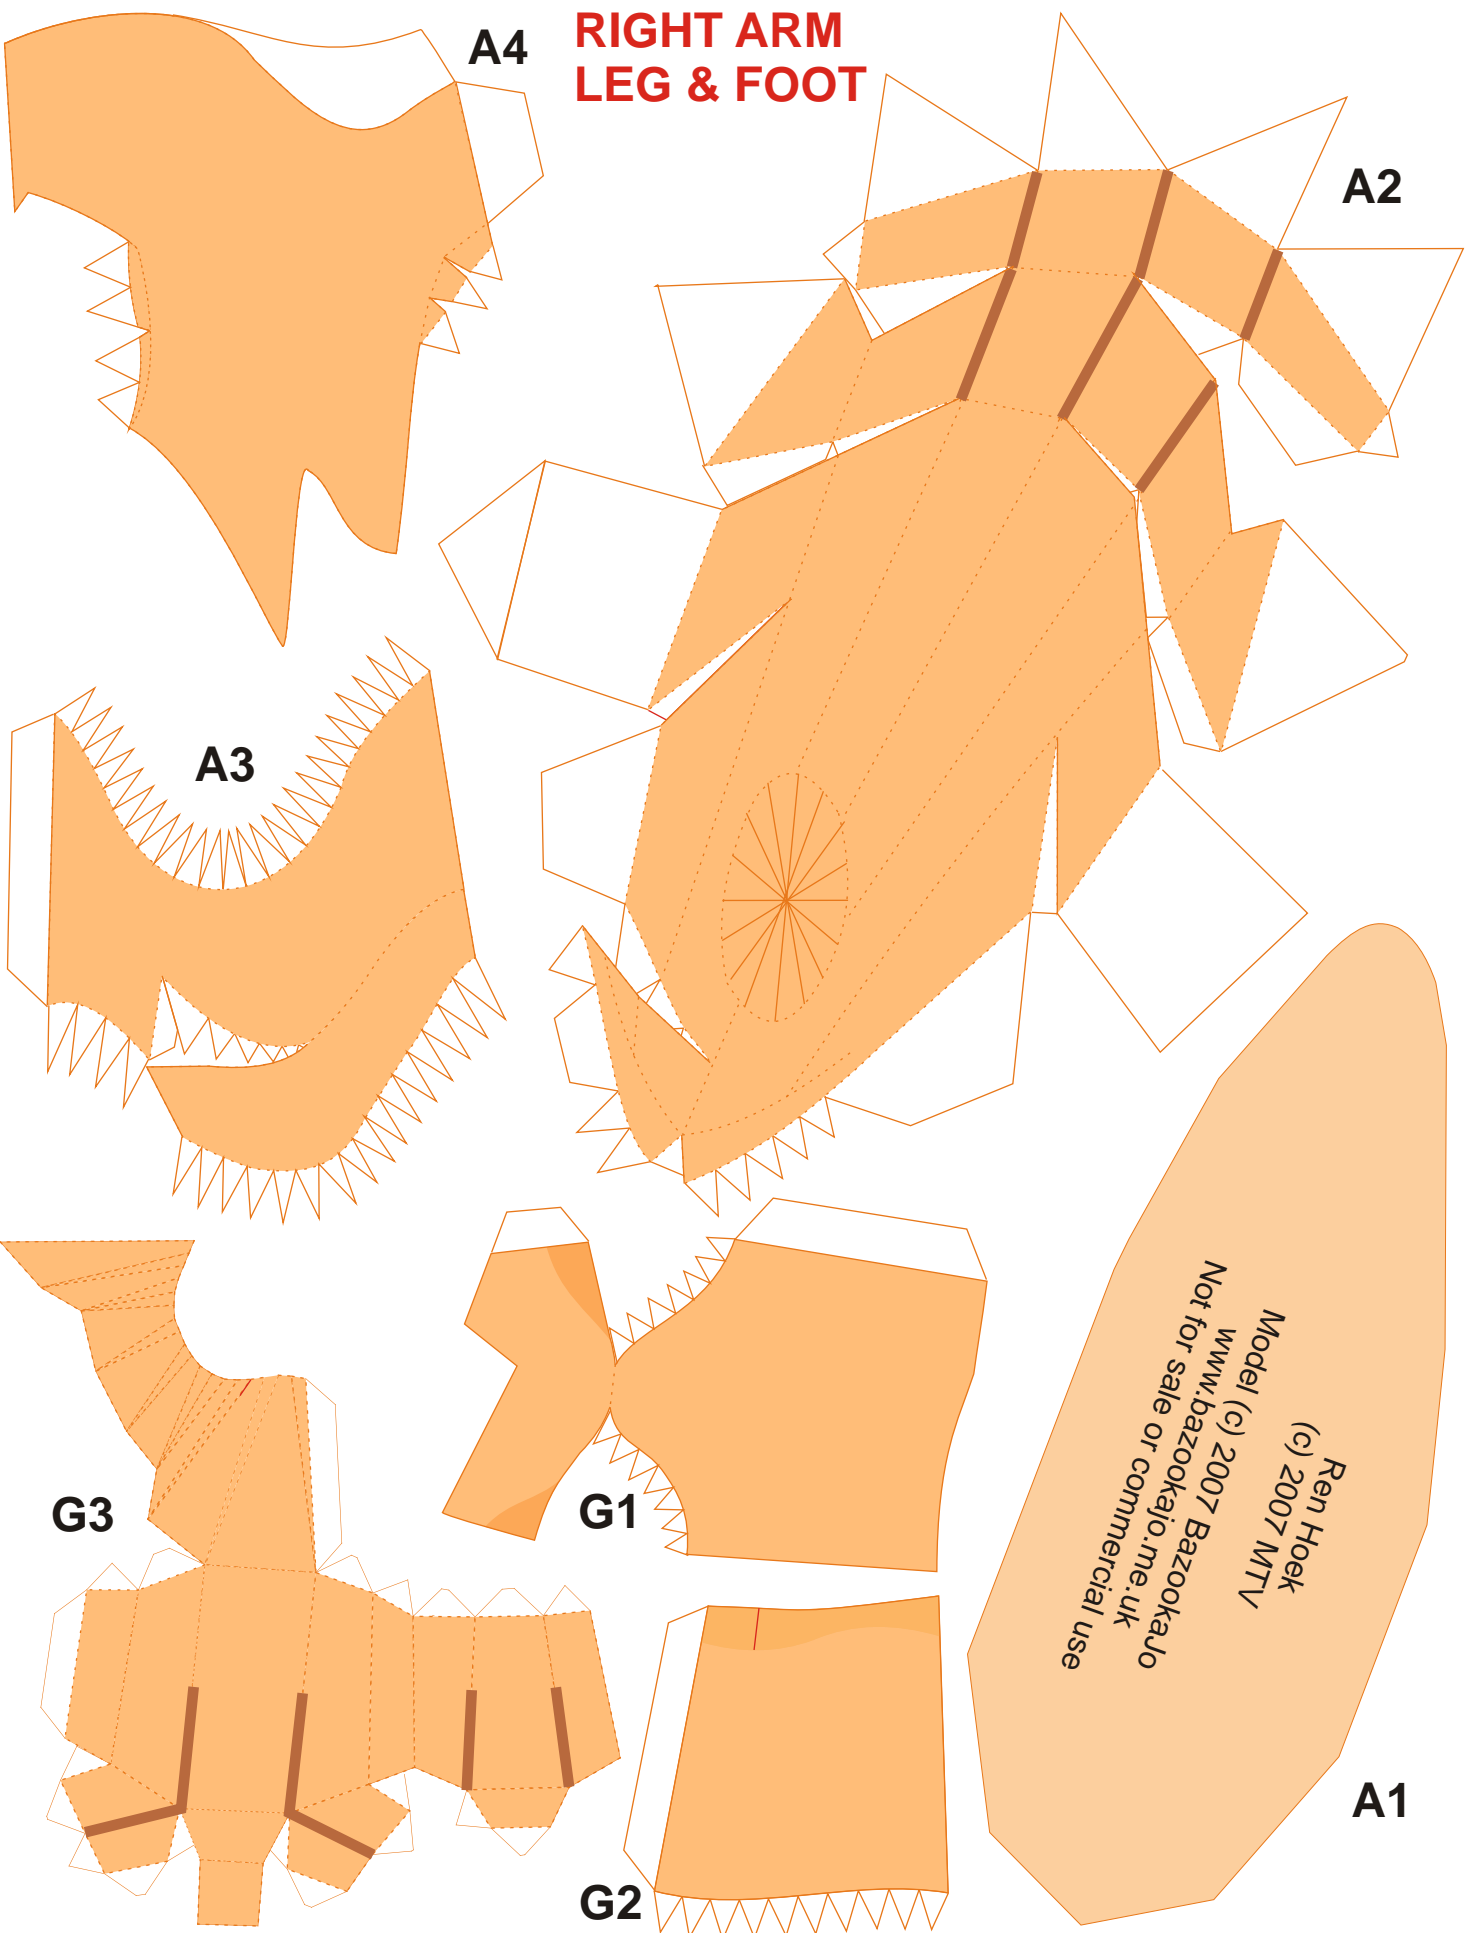

**RIGHT ARM
LEG & FOOT**

Ren Hoek
(c) 2007 MTV
Model (c) 2007 Bazookajo
www.bazookajo.me.uk
Not for sale or commercial use

**LEFT ARM
LEG & FOOT**

BODY & NECK

E3

Red cuts give your
finger a little more
access to the inner tabs.

E2

E1

E4

E5

**FRONT & BACK
OF HEAD
NOSE &
NECK SUPPORT**

Do not glue together until both eyes are attached.

F7b

Do not glue together until both eyes are attached.

F5

**LEFT SIDE
OF HEAD &
LEFT EAR**

F7a

F1

**RIGHT EYE &
LEFT EYE**

F2