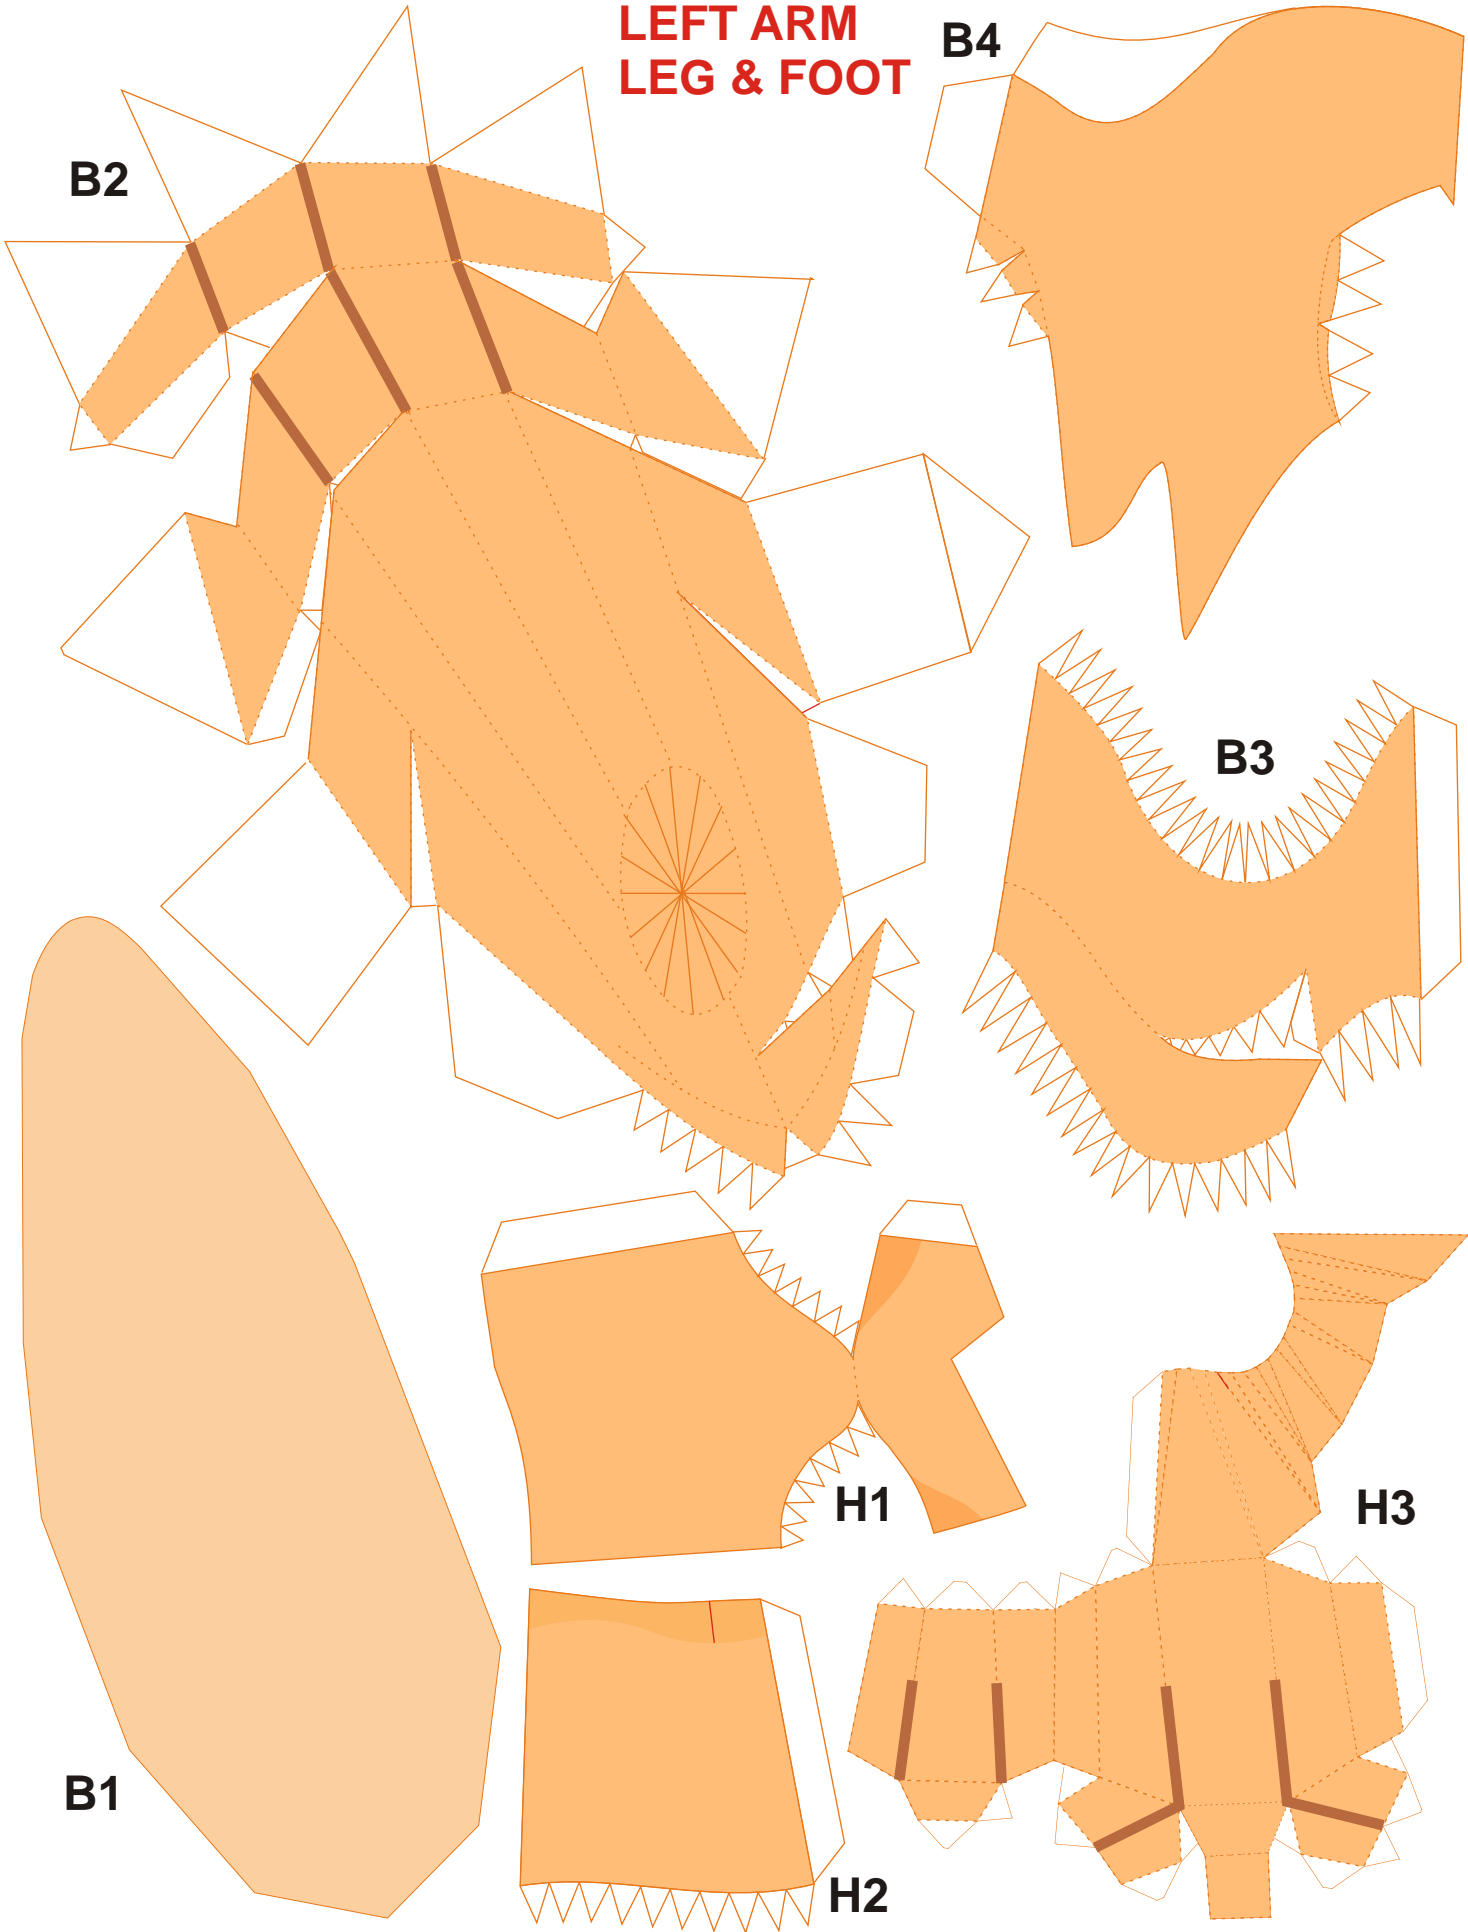

**RIGHT ARM
LEG & FOOT**

Ren Hoek
(c) 2007 MTV
Model (c) 2007 Bazookajo
www.bazookajo.me.uk
Not for sale or commercial use

**LEFT ARM
LEG & FOOT**

BODY & NECK

E3

Red cuts give your
finger a little more
access to the inner tabs.

E2

E1

E4

E5

**FRONT & BACK
OF HEAD
NOSE &
NECK SUPPORT**

Do not glue together until both eyes are attached.

F7b

Do not glue together until both eyes are attached.

F5

**LEFT SIDE
OF HEAD &
LEFT EAR**

F7a

F1

**RIGHT EYE &
LEFT EYE**

F2