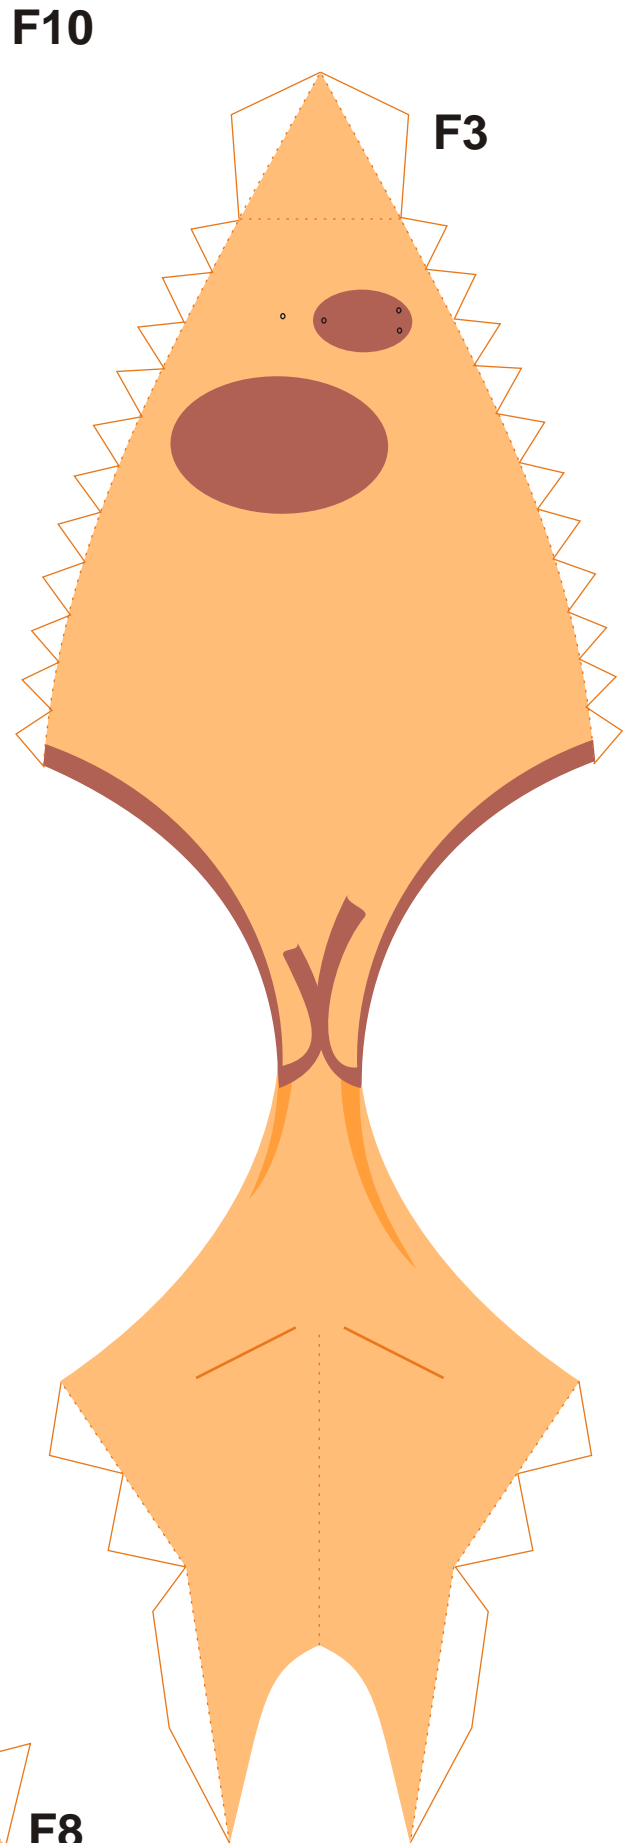

**RIGHT ARM
LEG & FOOT**

Ren Hoek
(c) 2007 MTV
Model (c) 2007 Bazookajo
www.bazookajo.me.uk
Not for sale or commercial use

**LEFT ARM
LEG & FOOT**

BODY & NECK

E3

Red cuts give your
finger a little more
access to the inner tabs.

E2

E1

E4

E5

**FRONT & BACK
OF HEAD
NOSE &
NECK SUPPORT**

Do not glue together until both eyes are attached.

F7b

Do not glue together until both eyes are attached.

F5

**LEFT SIDE
OF HEAD &
LEFT EAR**

F7a

F1

**RIGHT EYE &
LEFT EYE**

F2