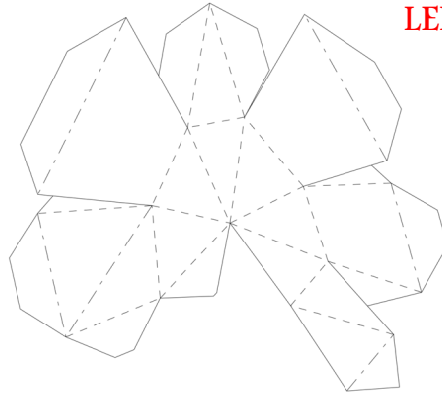

Hello Kitty
as **MARIO**

Model by PMF
Template by Paperbuff

for www.nintendopapercraft.com

LEFT EAR

3

RIGHT EAR

2

1

FACE

25

MUSTACHE

RIGHT
LEG

15

17

LEFT
LEG

BACK