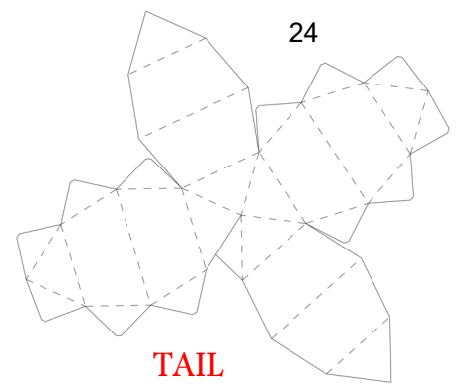

Hello Kitty
as **MARIO**

Model by PMF
Template by Paperbuff

for www.nintendopapercraft.com

LEFT EAR

3

RIGHT EAR

2

1

FACE

25

MUSTACHE

RIGHT
LEG

15

17

LEFT
LEG

BACK

18

19

20

21

22

14

RIGHT
FOOT

16

LEFT
LEG

HAT

30

29

28

26

27

37