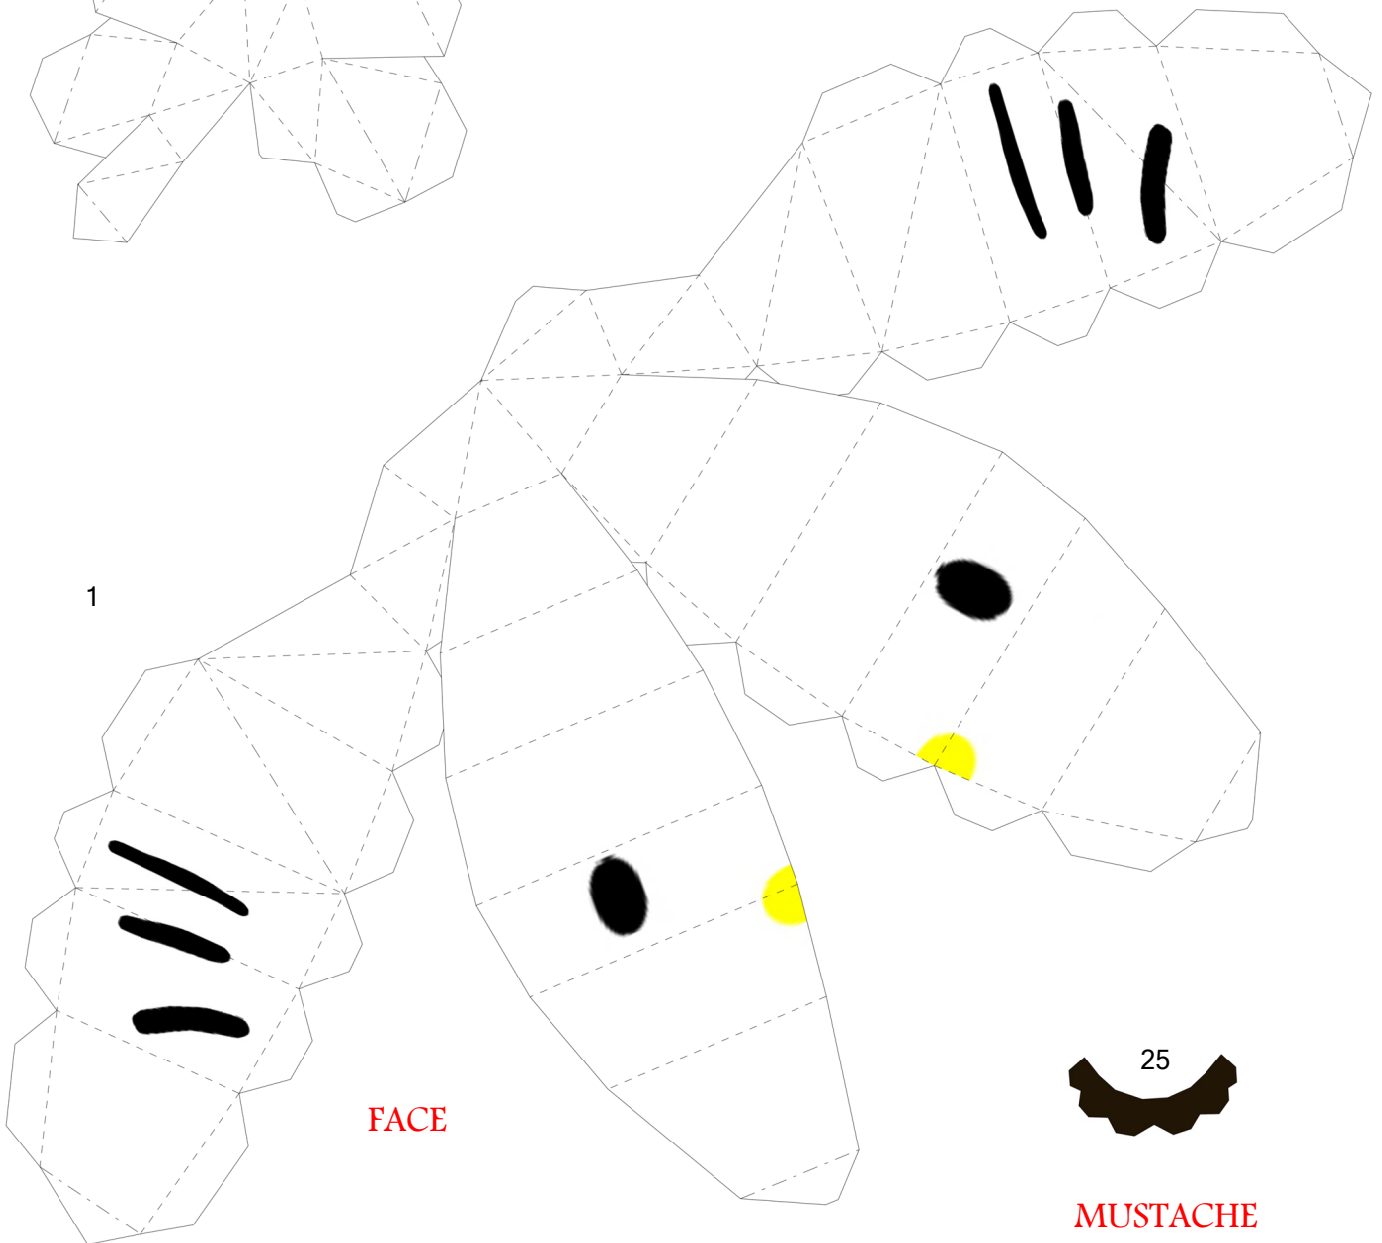

Hello Kitty
as **MARIO**

Model by PMF
Template by Paperbuff

for www.nintendopapercraft.com

LEFT EAR

3

RIGHT EAR

2

1

FACE

25

MUSTACHE

RIGHT
LEG

15

17

LEFT
LEG

BACK

18

19

20

21

22

14

RIGHT
FOOT

16

LEFT
LEG

HAT

30

29

28

26

27

37