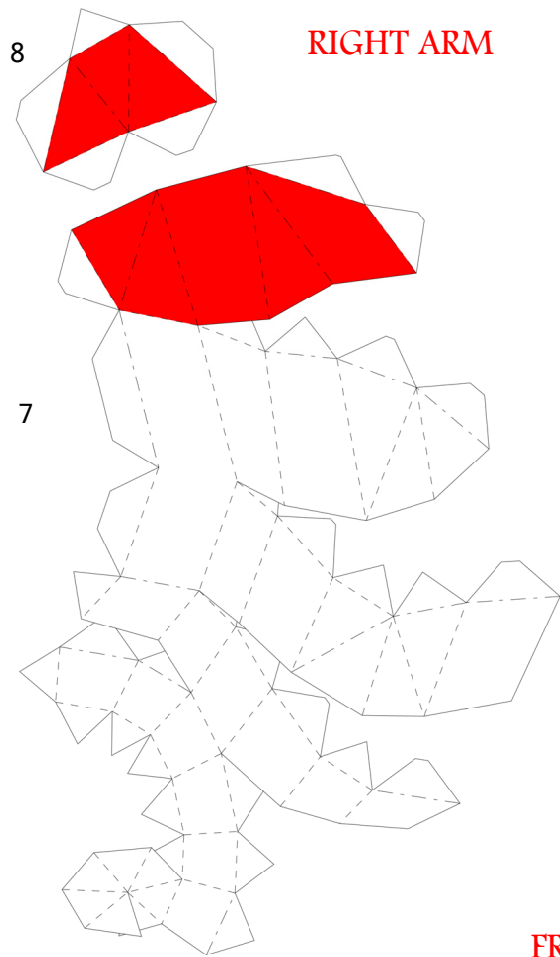

Hello Kitty
as **MARIO**

Model by PMF
Template by Paperbuff

for www.nintendopapercraft.com

LEFT EAR

3

RIGHT EAR

2

1

FACE

25

MUSTACHE

RIGHT
LEG

15

17

LEFT
LEG

BACK

18

19

20

21

22

14

RIGHT
FOOT

16

LEFT
LEG

HAT

30

29

28

26

27

37