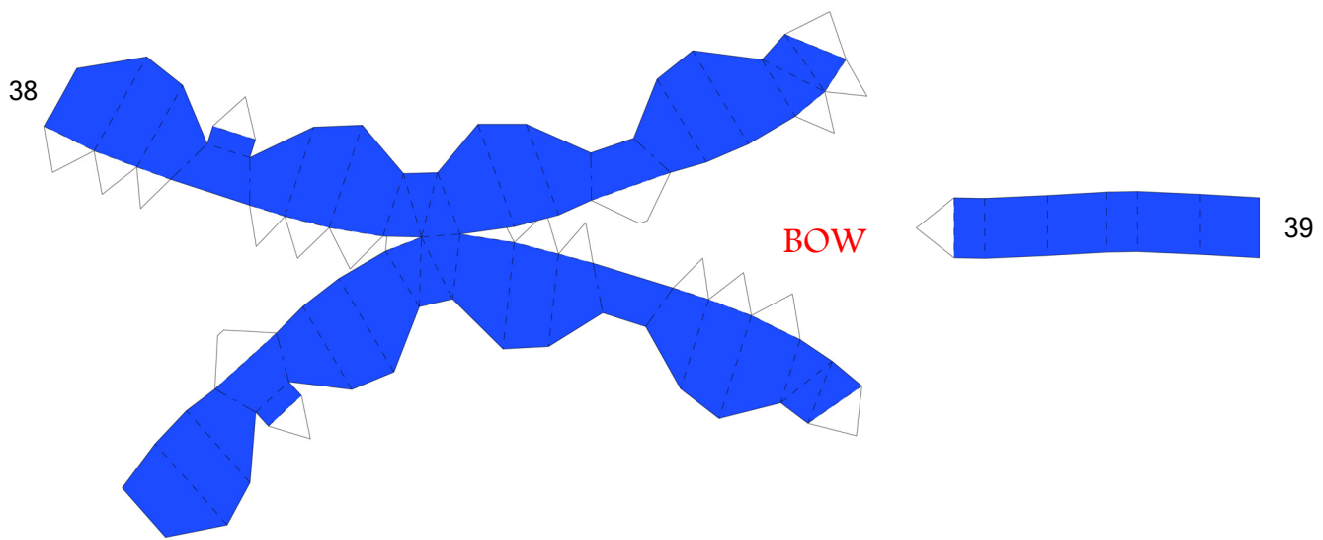

Hello Kitty
as **MARIO**

Model by PMF
Template by Paperbuff

for www.nintendopapercraft.com

LEFT EAR

3

RIGHT EAR

2

1

FACE

25

MUSTACHE

RIGHT
LEG

15

17

LEFT
LEG

BACK

18

19

20

21

22

14

RIGHT
FOOT

16

LEFT
LEG

HAT

30

29

28

26

27

37