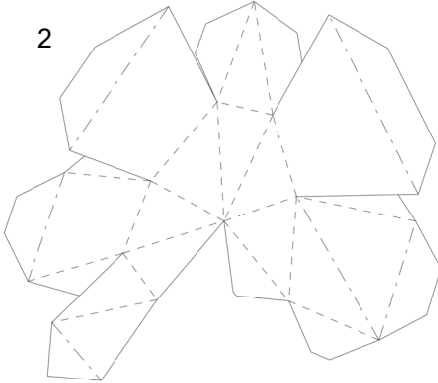

Hello Kitty
as **MARIO**

Model by PMF
Template by Paperbuff

for www.nintendopapercraft.com

LEFT EAR

3

RIGHT EAR

2

1

FACE

25

MUSTACHE

RIGHT
LEG

15

17

LEFT
LEG

BACK