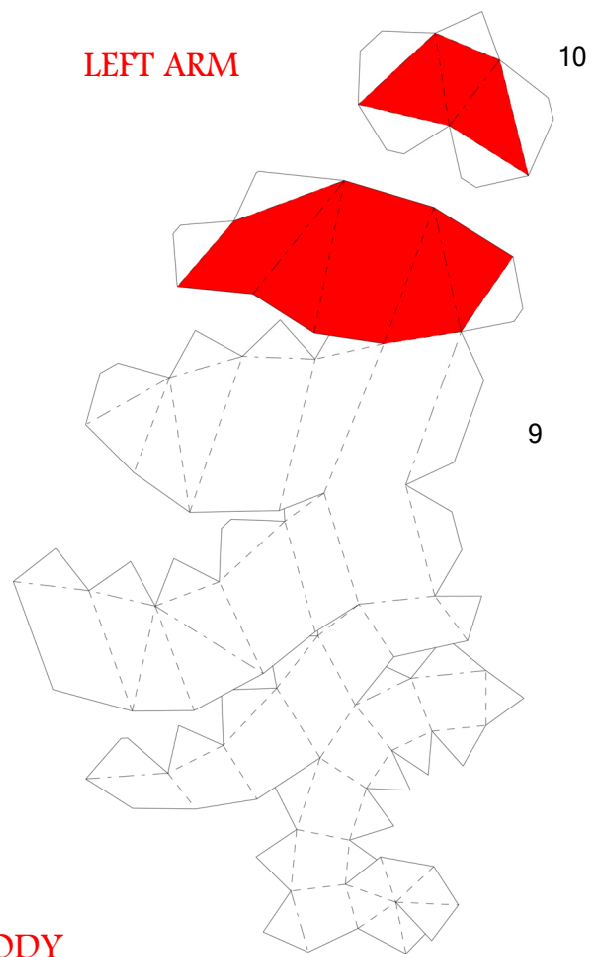

Hello Kitty
as **MARIO**

Model by PMF
Template by Paperbuff

for www.nintendopapercraft.com

LEFT EAR

3

RIGHT EAR

2

1

FACE

25

MUSTACHE

RIGHT
LEG

15

17

LEFT
LEG

BACK

18

19

20

21

22

14

RIGHT
FOOT

16

LEFT
LEG

HAT

30

29

28

26

27

37