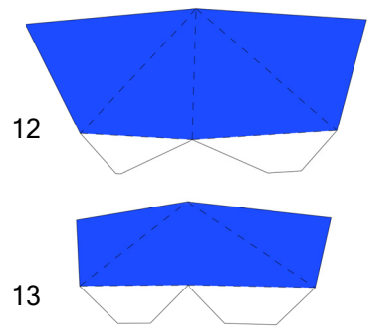

Hello Kitty
as **MARIO**

Model by PMF
Template by Paperbuff

for www.nintendopapercraft.com

LEFT EAR

3

RIGHT EAR

2

1

FACE

25

MUSTACHE

RIGHT
LEG

15

17

LEFT
LEG

BACK