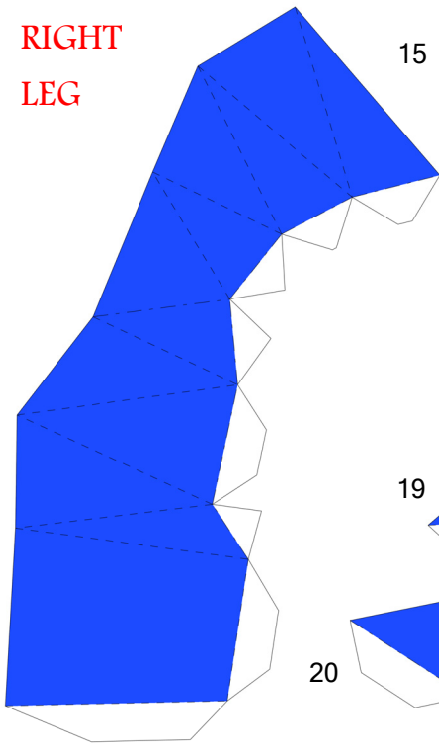

Hello Kitty
as **MARIO**

Model by PMF
Template by Paperbuff

for www.nintendopapercraft.com

LEFT EAR

3

RIGHT EAR

2

1

FACE

25

MUSTACHE

RIGHT
LEG

15

17

LEFT
LEG

BACK

18

19

20

21

22

14

RIGHT
FOOT

16

LEFT
LEG

HAT

30

29

28

26

27

37