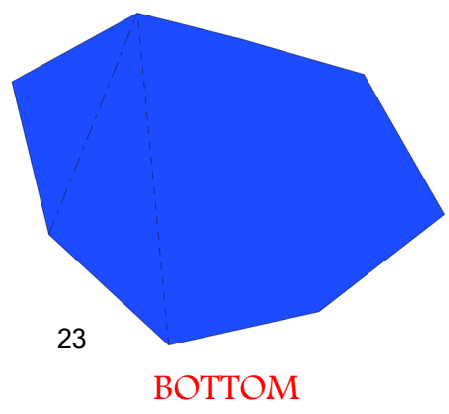

Hello Kitty
as **MARIO**

Model by PMF
Template by Paperbuff

for www.nintendopapercraft.com

LEFT EAR

3

RIGHT EAR

2

1

FACE

25

MUSTACHE

RIGHT
LEG

15

17

LEFT
LEG

BACK

18

19

20

21

22

14

RIGHT
FOOT

16