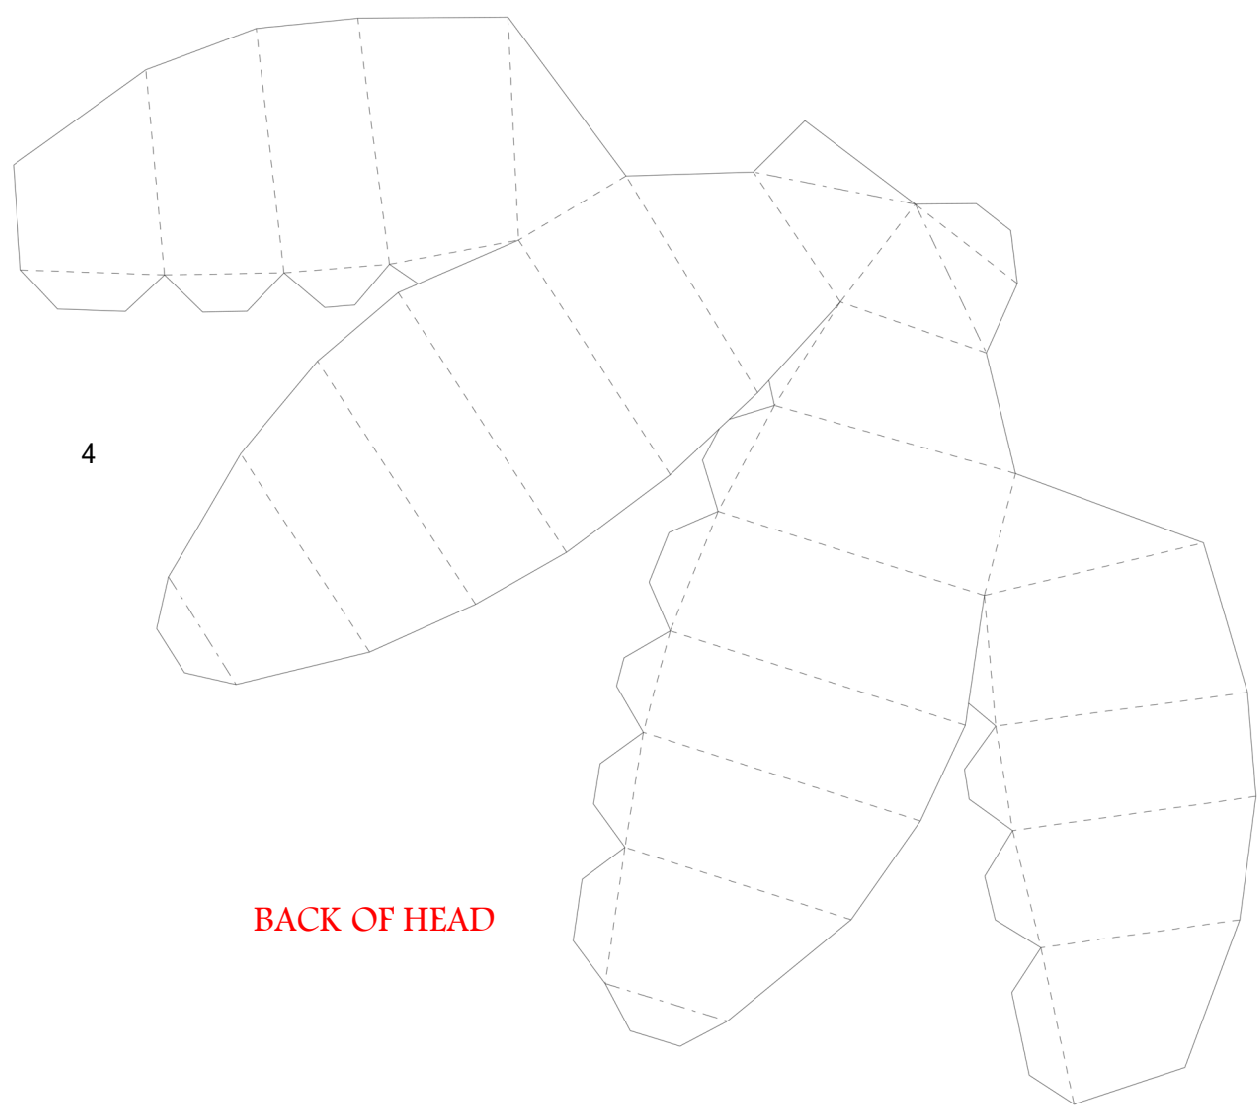

Hello Kitty
as **MARIO**

Model by PMF
Template by Paperbuff

for www.nintendopapercraft.com

LEFT EAR

3

RIGHT EAR

2

1

FACE

25

MUSTACHE

RIGHT
LEG

15

17

LEFT
LEG

BACK

18

19

20

21

22

14

RIGHT
FOOT

16