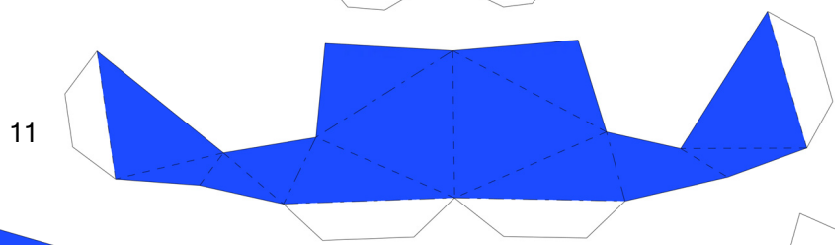

Hello Kitty
as **MARIO**

Model by PMF
Template by Paperbuff

for www.nintendopapercraft.com

LEFT EAR

3

RIGHT EAR

2

1

FACE

25

MUSTACHE

RIGHT
LEG

15

17

LEFT
LEG

BACK