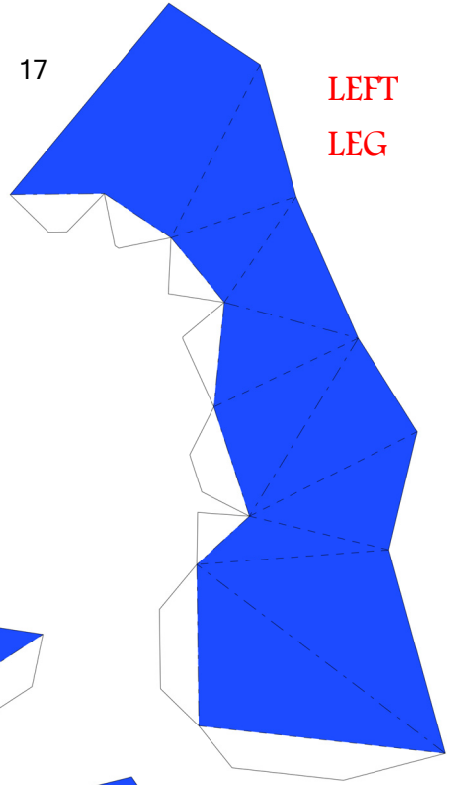

Hello Kitty
as **MARIO**

Model by PMF
Template by Paperbuff

for www.nintendopapercraft.com

LEFT EAR

3

RIGHT EAR

2

1

FACE

25

MUSTACHE

RIGHT
LEG

15

17

LEFT
LEG

BACK

18

19

20

21

22

14

RIGHT
FOOT

16

LEFT
LEG

HAT

30

29

28

26

27

37