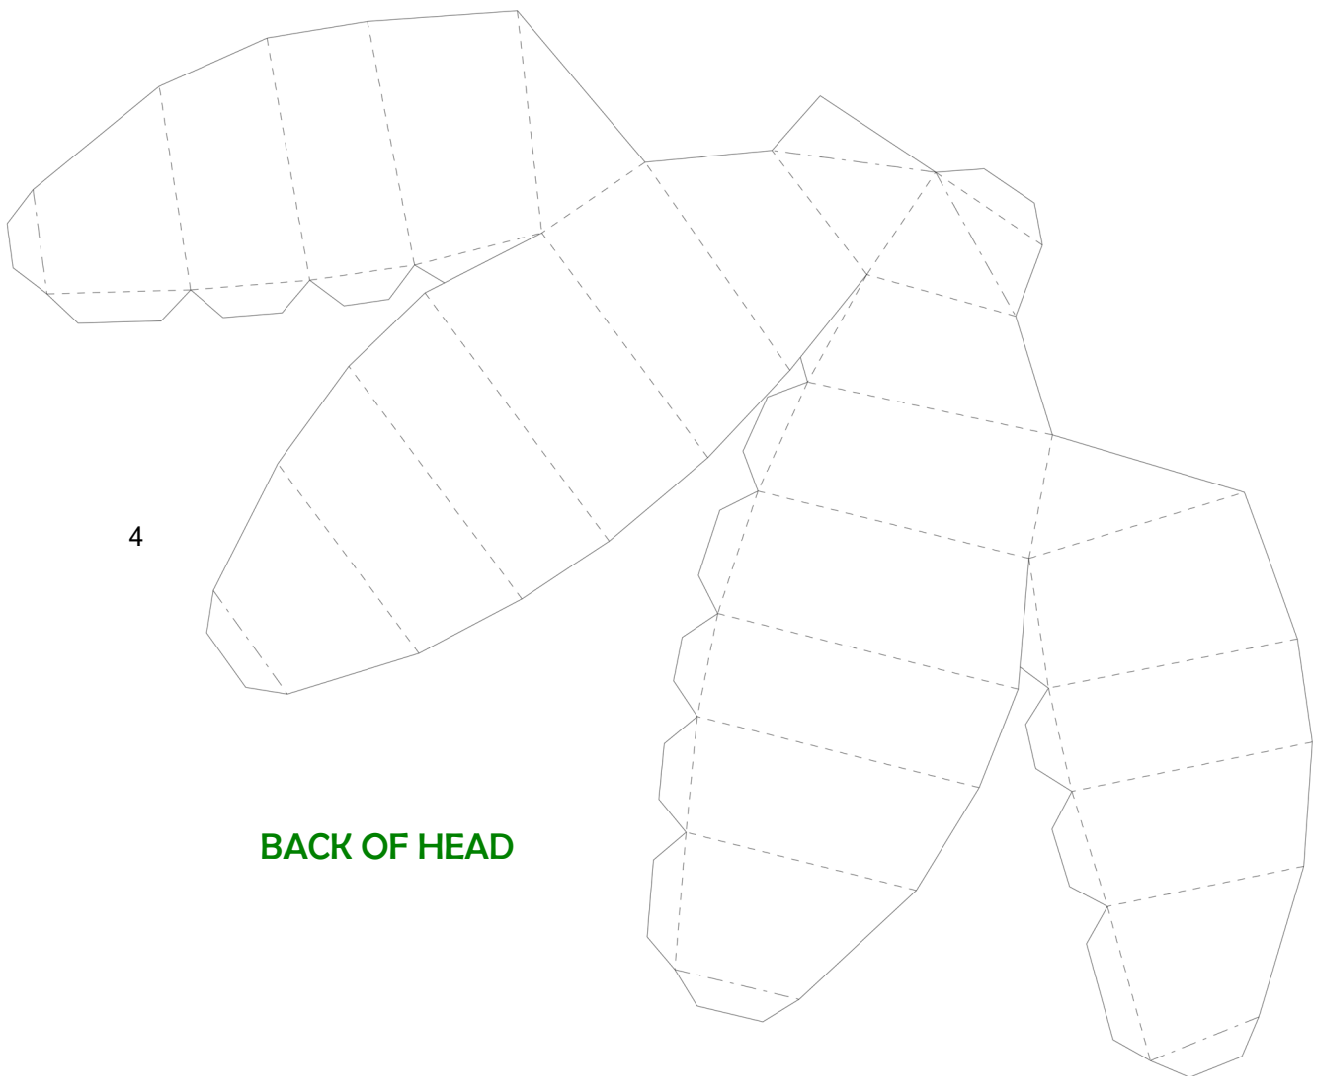

Hello Kitty
as LUIGI

Model by PMF
Template by Paperbuff

for www.nintendopapercraft.com

RIGHT EAR

LEFT EAR

FACE

26

HAT