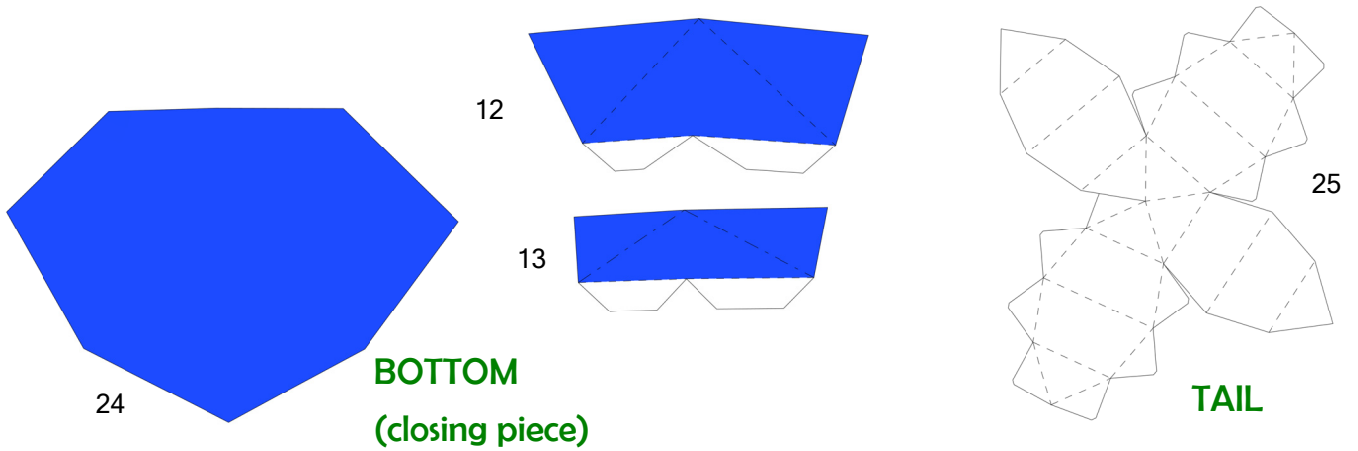

Hello Kitty
as LUIGI

Model by PMF
Template by Paperbuff

for www.nintendopapercraft.com

RIGHT EAR

LEFT EAR

FACE

26

HAT