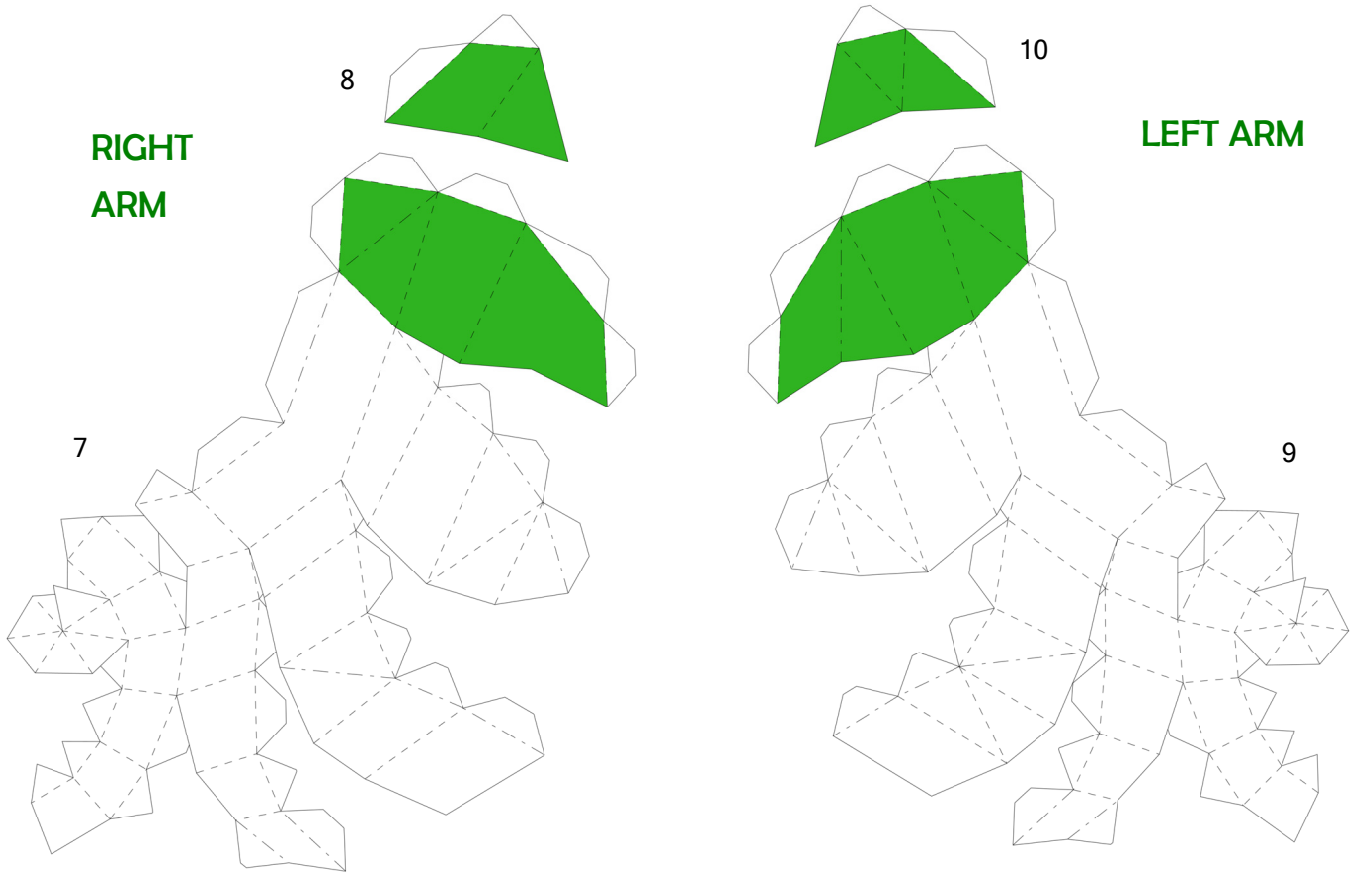

Hello Kitty
as LUIGI

Model by PMF
Template by Paperbuff

for www.nintendopapercraft.com

RIGHT EAR

LEFT EAR

FACE

26

HAT