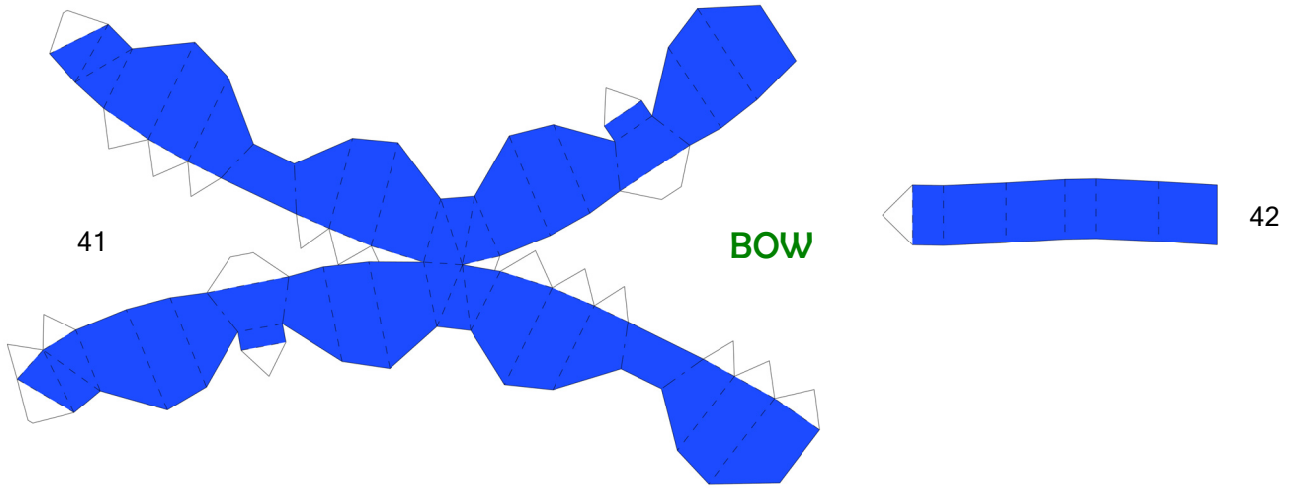

Hello Kitty
as LUIGI

Model by PMF
Template by Paperbuff

for www.nintendopapercraft.com

RIGHT EAR

LEFT EAR

FACE

26

HAT