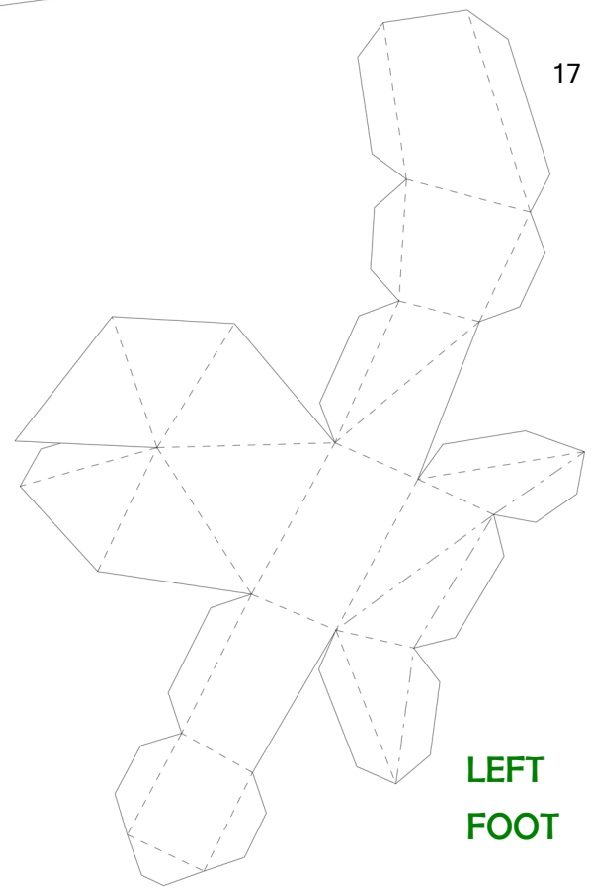

Hello Kitty
as LUIGI

Model by PMF
Template by Paperbuff

for www.nintendopapercraft.com

RIGHT EAR

LEFT EAR

FACE

26

HAT