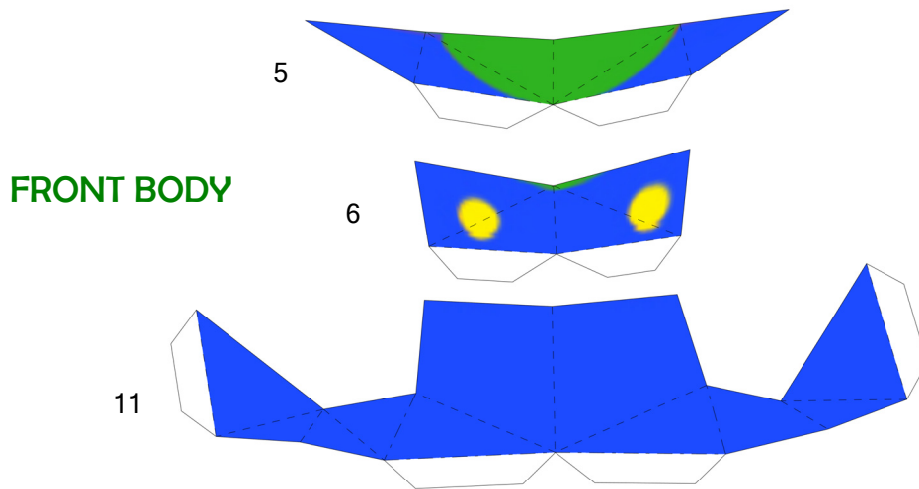

Hello Kitty
as LUIGI

Model by PMF
Template by Paperbuff

for www.nintendopapercraft.com

RIGHT EAR

LEFT EAR

FACE

26

HAT